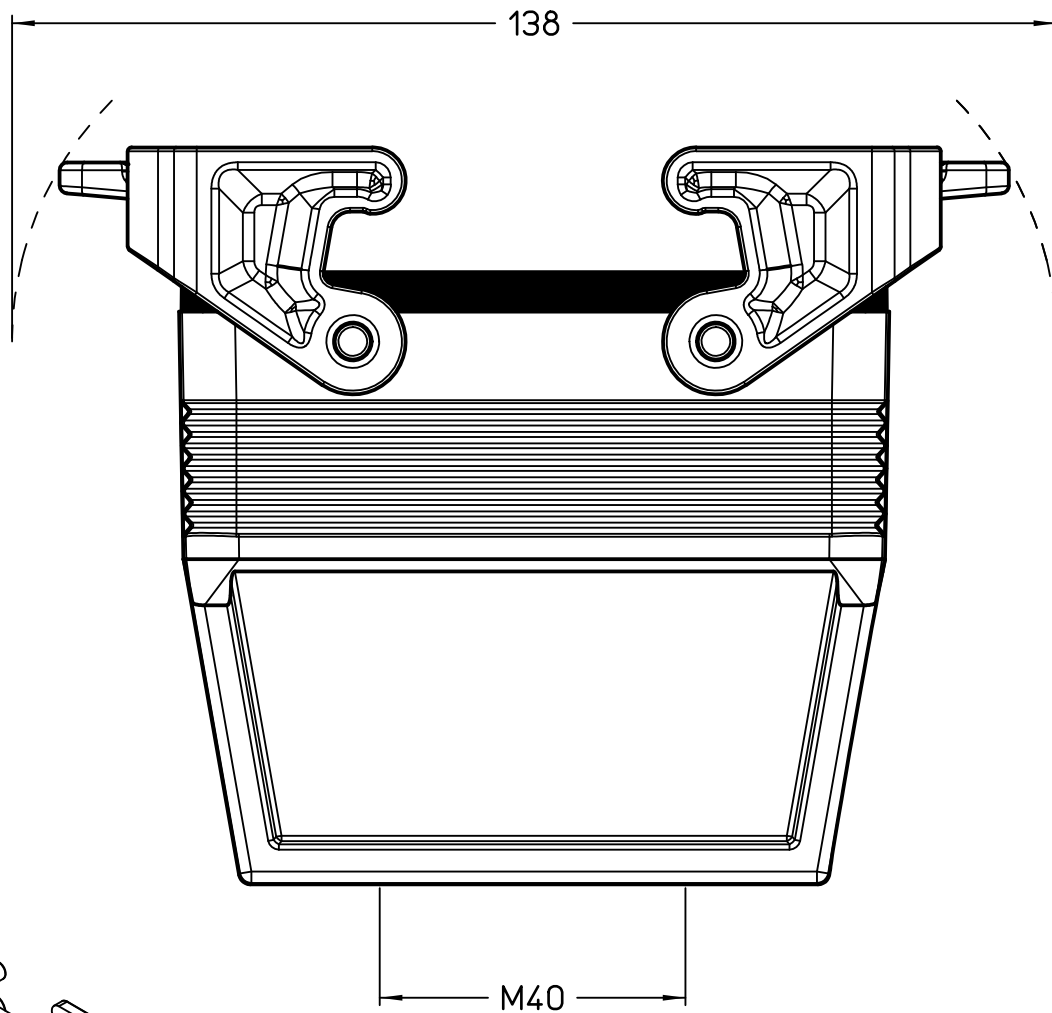

Diritti riservati All rights reserved

Dimensions
in mm

Simplified representation with dimensions without tolerance

Original Size A4

JMPFV 16 G40

Date 14/11/23

hood, size "77.27", 1x M40 top entry,

Sign. G. Renna

with 2 Jei-P levers

Scale
1:1