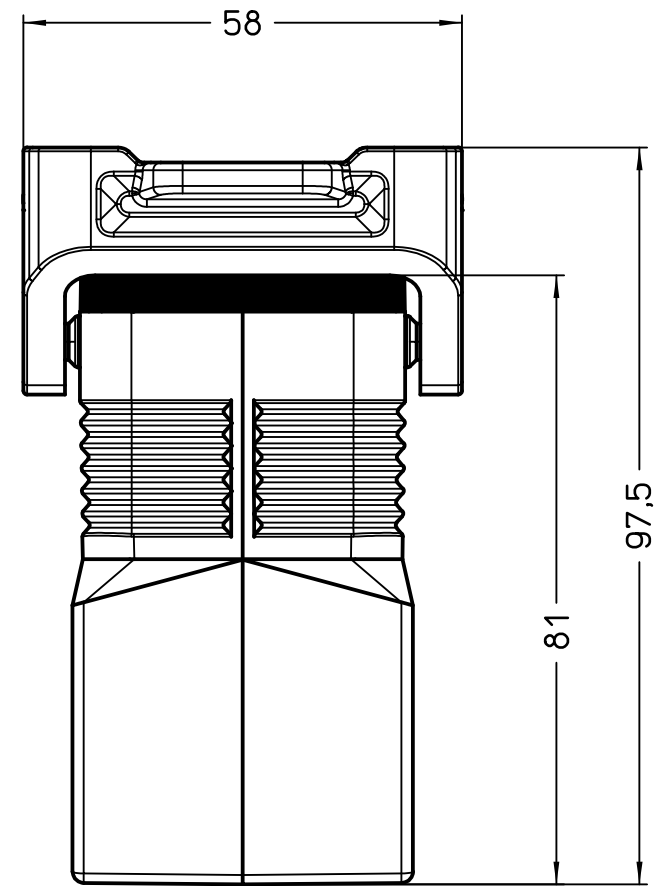

Diritti riservati All rights reserved

Dimensions
in mm

Simplified representation with dimensions without tolerance

Original Size A4

JMPFV 16 G40

Date 14/11/23

hood, size "77.27", 1x M40 top entry,

Sign. G. Renna

with 2 Jei-P levers

Scale
1:1